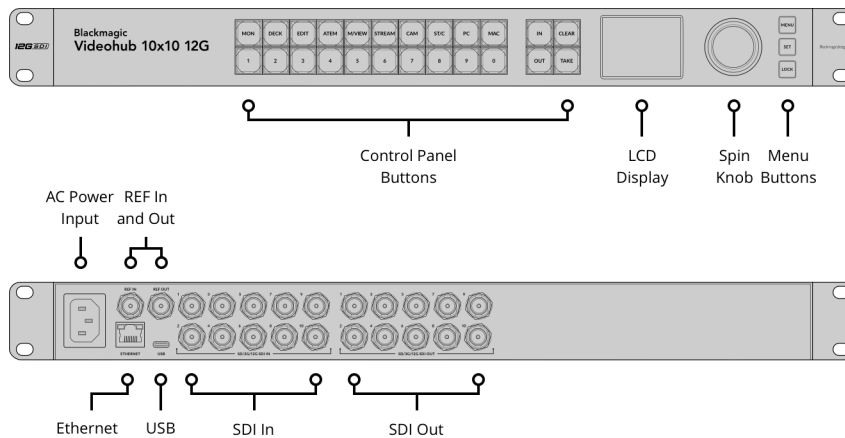

Blackmagic Videohub 10x10 12G

$1,395

Blackmagic Videohub 10x10 12G is an advanced zero latency video router that supports any combination of SD, HD and Ultra HD on the router at the same time. It has 10 12G-SDI inputs and 10 12G-SDI outputs plus reference connections in a one rack unit size. The front panel LCD lets you see video before routing and clearly displays routing labels and video standards. Routing can be performed by direct button selection and using the large spin knob control that has an electronic clutch. It also features SDI re-clocking, external Ethernet control and supports all SDI video standards up to 2160p60.

Connections

SDI Video Inputs

10

Video Input Re-Sync

None

Reference Outputs

Reference terminating loop output.

SDI Video Outputs

10

SDI Reclocking

On all SDI outputs.

Ethernet

Supports 10/100/1000 BASE-T.

SDI Rates

DVB-ASI, 270Mb, 1.5G, 3G, 6G, 12G.

Reference Inputs

Tri-Sync or Black Burst.

Computer Interface

USB-C