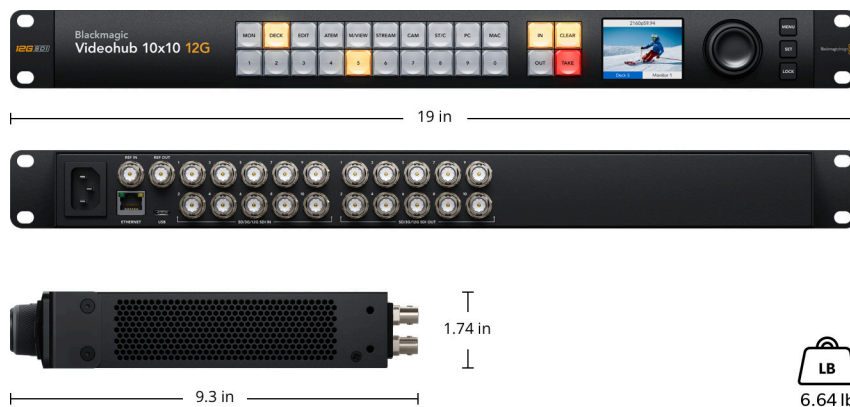

Power Fail Protection

Crosspoint connections preserved
and restored instantly at power on.

Power Usage

20.8 W max.

Physical Installation

1 rack unit height.

Physical Specifications

Environmental Specifications