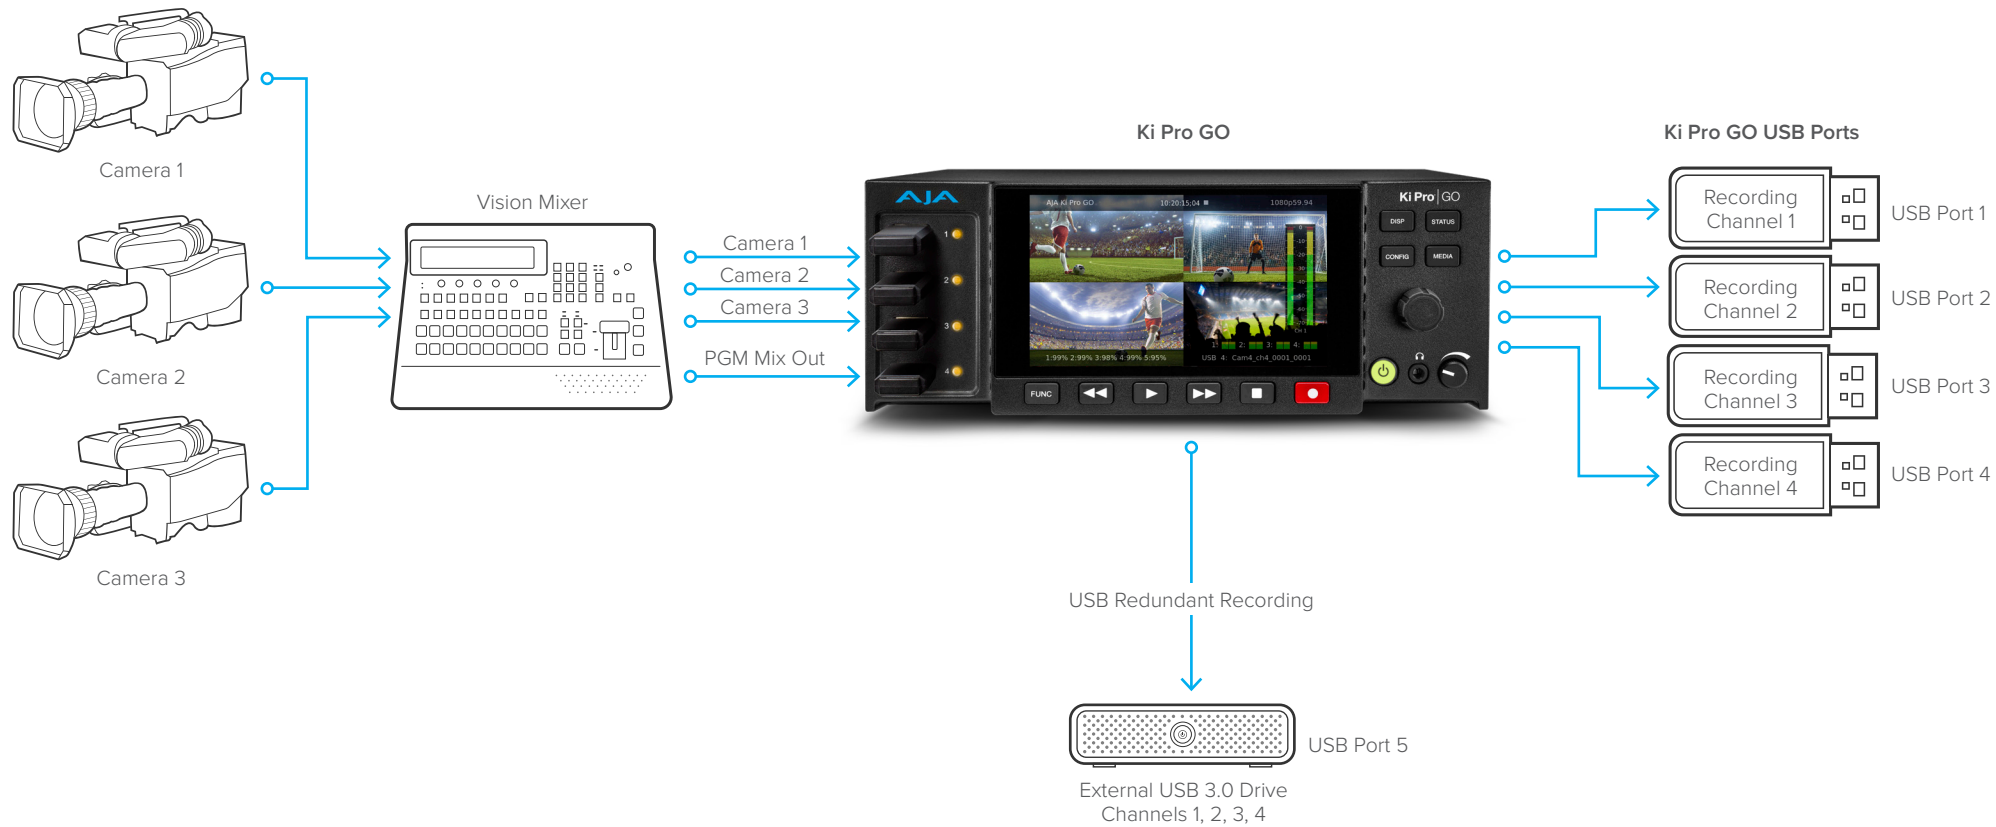

Ki Pro® | GO

USB Recording Mapping: Four Camera Feeds, Primary and Backup Recordings

Ki Pro® | GO

USB Recording Mapping: Three Cameras, One PGM Primary and Backup Recordings

Ki Pro® | ULTRA 12G and Ki Pro® | GO

USB Recording Mapping: Primary and Backup H.264 Recordings for Ki Pro ULTRA 12G

Ki Pro® | ULTRA 12G and Ki Pro® | GO

USB Recording Mapping: Proxy H.264 for Ki Pro ULTRA 12G