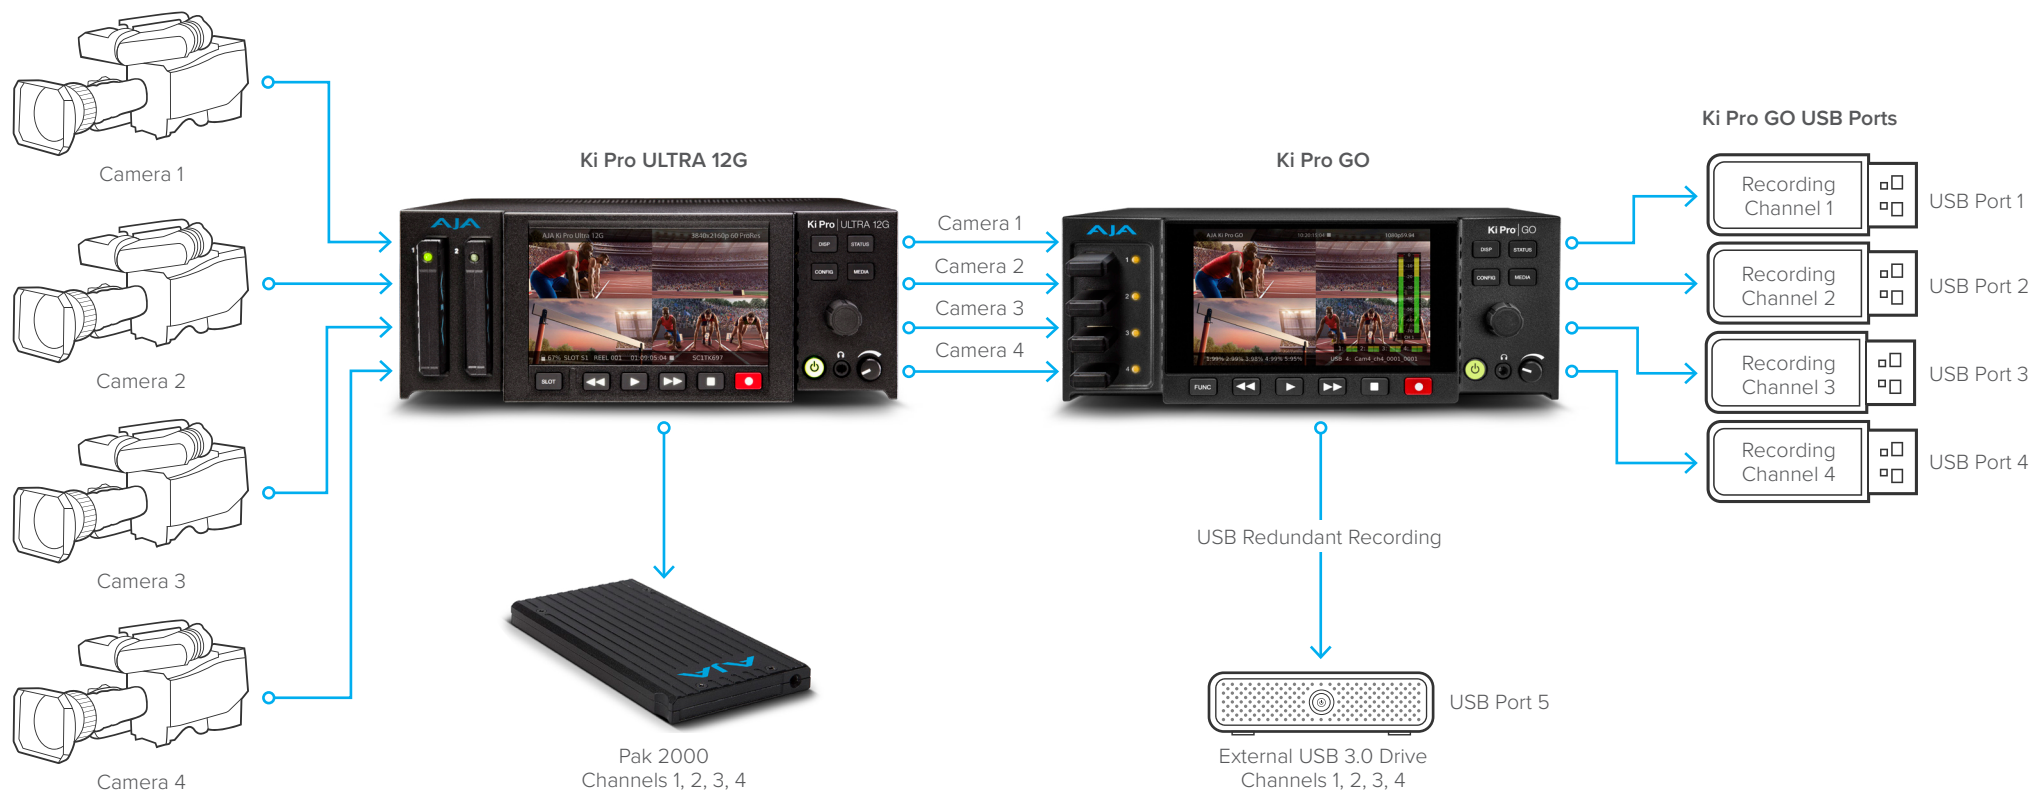

Ki Pro® | GO

USB Recording Mapping: Four Camera Feeds, Primary and Backup Recordings

Ki Pro® | GO

USB Recording Mapping: Three Cameras, One PGM Primary and Backup Recordings

Ki Pro® | ULTRA 12G and Ki Pro® | GO

USB Recording Mapping: Primary and Backup H.264 Recordings for Ki Pro ULTRA 12G

Ki Pro® | ULTRA 12G and Ki Pro® | GO

USB Recording Mapping: Proxy H.264 for Ki Pro ULTRA 12G