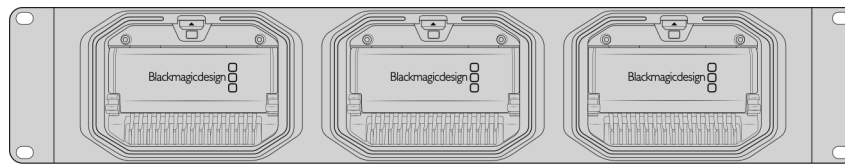

Blackmagic Media Dock

\$1,995

Blackmagic Media Dock accelerates your post production workflow by enabling high speed network sharing and upload from up to 3 Blackmagic Media Modules from Blackmagic URSA Cine cameras. 4 x 10G Ethernet ports allow 4 separate edit stations to be connected and edited (?) directly. Blackmagic Media dock also has Ethernet over USB-C, dual AC power inputs for redundancy and an HDMI output for live monitoring of media in real time on a TV or monitor.

Connections

Interface

3 x removable and hot-swappable Blackmagic Media Modules.

USB-C Port

1 x USB 3.0 (up to 5Gb/s). Supports Ethernet Over USB

Computer Interface

USB-C or Ethernet for shared file access, configuration and software updates.

10G Ethernet Ports

4 x 10G BASE-T

HDMI Monitor Outputs

1

Blackmagic Media Module Bays

Dual AC Power Inputs 10G Ethernet Ethernet via USB-C HDMI Monitor Out

File Sharing Protocol

Protocol

Up to 3 Blackmagic Media Modules.

External Storage Format

Blackmagic (formatted in camera)

Displays

HDMI Monitor Out Standards

1080p50, 1080p59.94, 1080p60

Monitor Out Displays

Device Name, storage capacity and use, Cloud Sync status, User Activity, Hardware Status, storage map, network data rate graph.