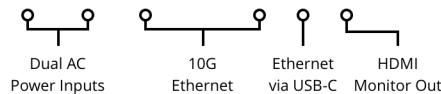

10G Ethernet Ports

4 x 10G BASE-T

HDMI Monitor Outputs

1

Blackmagic Media Module Bays

Dual AC Power Inputs 10G Ethernet Ethernet via USB-C HDMI Monitor Out

File Sharing Protocol

Protocol

SMB

Computer Connections

50 max.

Cloud Synchronization

Compatible Services

Dropbox
Google Drive

Storage

Storage Type