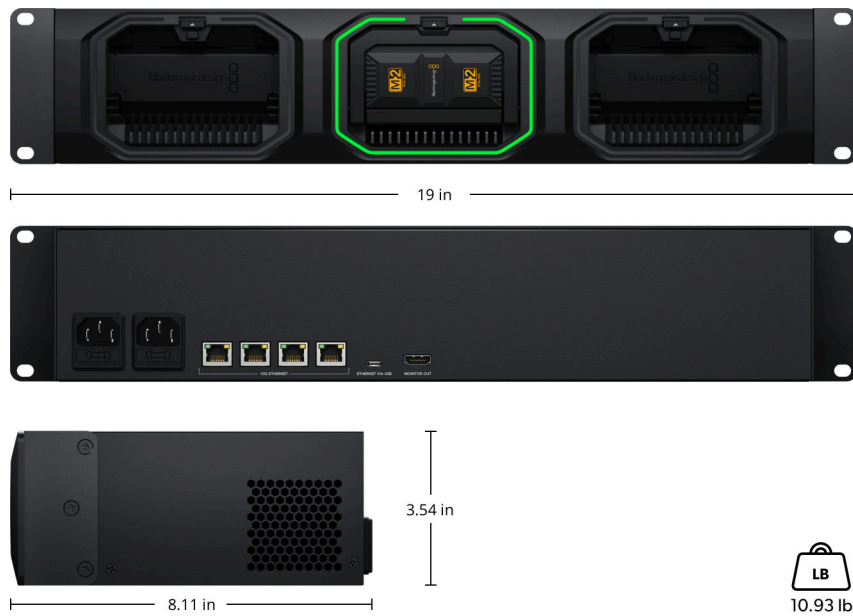

Power Requirements

Power Supply

Internal 100 - 240V AC 50/60Hz with IEC C14 mains input.

Power Usage

TBA

Physical Installation

2 rack units.

Physical Specifications

Environmental Specifications

Operating Temperature

0° to 40° C (32° to 104° F)

Storage Temperature

-20° to 60° C (-4° to 140° F)

Relative Humidity

0% to 90% non-condensing

What's Included

Blackmagic Media Dock

Welcome wallet with QR code for software download