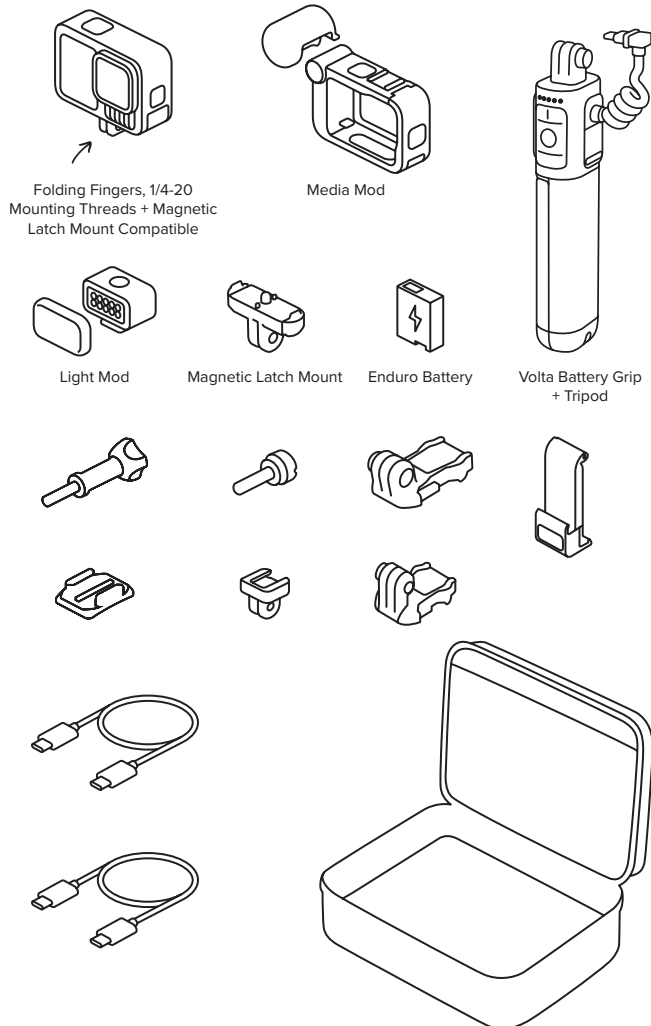

UPC Code: 810116381845

SKU: CHDFB-131-TH

HERO 13 BLACK CREATOR EDITION

The HERO13 Black Creator Edition is an all-in-one content capturing powerhouse that makes vlogging, filmmaking and live streaming easier than ever. This complete system features pro-quality 5.3K60 video with HDR, Emmy® Award-winning HyperSmooth 6.0 video stabilization, over 5 hours of 4K recording time per charge,¹ enhanced audio with the option to add an external mic and powerful LED lighting. It's also compatible with the HB-Series Lenses² that let you expand your capture capabilities to include ultra-wide shots, pro-quality anamorphic footage, closer-than-ever shots and motion blur effects using neutral density filters.

What's Included

- 5.3K60 + 4K120
2.7K240 Video
- 13x
Burst Slo-Mo at
720p400 + 8x Slo-Mo
- HDR
HLG HDR Video
- Lens Mod
Auto-Detection
- Time Lapse With
TimeWarp 3.0
- 5+ Hours of
4K Recording
- 10-Bit Color
- Enhanced Audio
- Grip Doubles as a
Bluetooth Remote
- 27MP Photo
- SuperPhoto + HDR +
RAW Photos
- Waterproof 33ft (10m)
(Camera Only³)