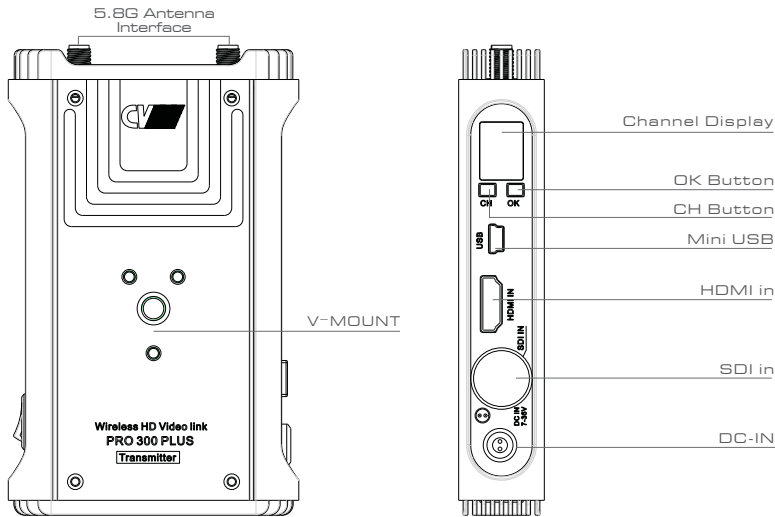

300M WIRELESS HD VIDEO TRANSMISSION SYSTEM

MODEL: PRO300 Plus

Mechanical Information

TX:PRO300 Plus