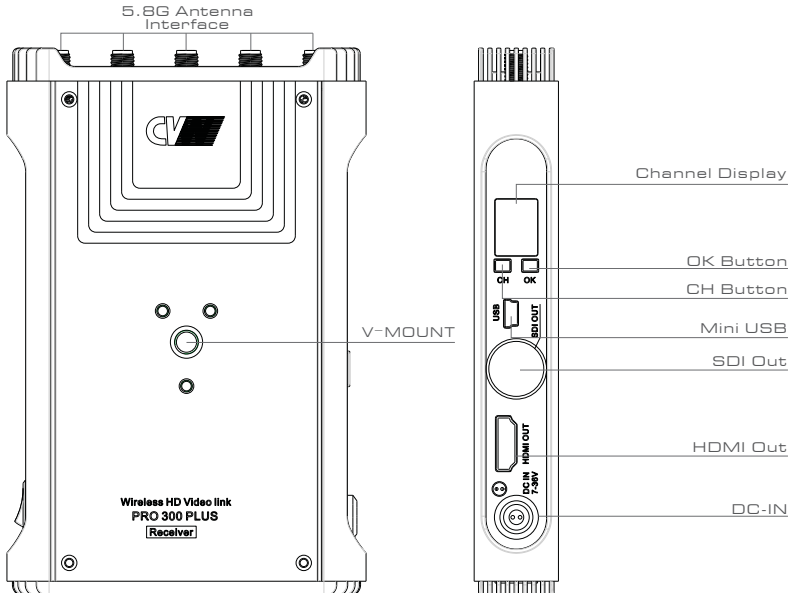

300M WIRELESS HD VIDEO TRANSMISSION SYSTEM

MODEL: PRO300 Plus

- Middle-Long distance; 1080P video wireless transmission with no latency up to 300m;
- Exquisite design; plug & play; simple installation;
- Transmitter supports Sony F-type battery and with screw holes for V buckle for flexible fixing; Receiver with V-mount (both Female & Male) battery plates"
- Reliable and stable; LEMO socket for more stable power supply; strong anti-jamming capability under 5GHz frequency band.

TX:PRO300 Plus	
Antenna Mode	External antenna
Transmission power	17dBm
Operating Frequency	5.1~5.9GHz
Bandwidth	40MHz
Mechanical Interface	SONY F-Type Battery Plate 1/4" professional fixed screw hole
OLED Screen	Channel setting; Connection status Video status
Operating Voltage	DC 12V/2A(7V~36V)
Transmission Distance	open environment: up to 300m
Video format	480i, 480p(SDI nonsupport)576i, 576p(SDI nonsupport)720p, 1080i, 1080p
Power Consumption	8W
Product Size	126.2*78*23mm
Audio Format	PCM
Temperature	-10~50°C(Working); -40~80°C(Storage)

RX:PRO300 Plus

RX:PRO300 Plus	
Antenna Mode	External antenna
Receiving Sensitivity	-70dB
Operating Frequency	5.1~5.9GHz
Bandwidth	40MHz
Mechanical Interface	SONY F-Type Battery Plate 1/4" professional fixed screw hole
OLED Screen	Channel setting; Connection status Video status
Operating Voltage	DC 12V/2A(7V~36V)
Transmission Distance	open environment: up to 300m
Video format	480i, 480p(SDI nonsupport)576i, 576p(SDI nonsupport)720p, 1080i, 1080p
Power Consumption	7W
Product Size	150*98*23mm
Audio Format	PCM
Temperature	-10~50°C(Working); -40~80°C(Storage)