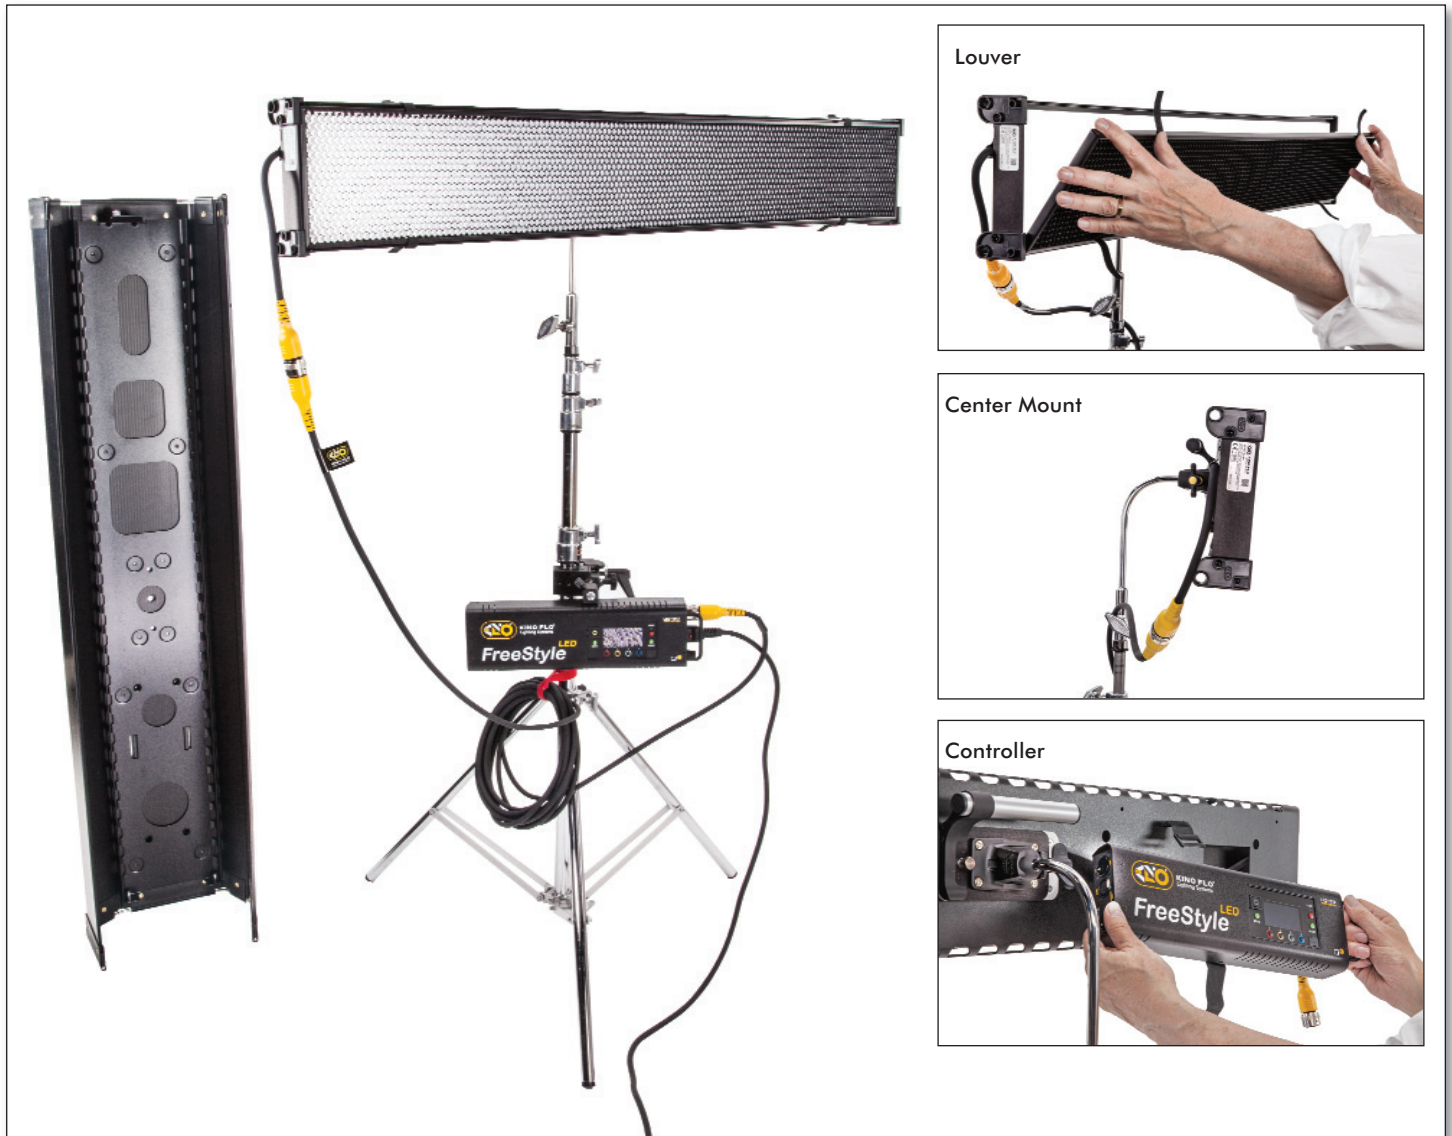

**KINO FLO**  
Lighting Systems

## LED

**KINO FLO**  
MODEL: FS41F1  
CE  
S/N: 123456789

# FreeStyle 41 LED DMX

FreeStyle LED has three menu options, one white and two color menus. With white light Kelvin range is from 2700K to 6500K with **Dimming, Kelvin and Green/Magenta** control channels. In the color menu, Kelvin range is from 2500K to 9900K, with three additional channels, **Gel, Hue Angle and Saturation**. The Gel channel includes Kino Flo presets such as blue & green screen and over 100 well-known lighting gels. In addition, the Hue Angle and Saturation behave similar to a traditional color wheel, where you have white light in the center, and the Hue angle determines the color along a 360° range. And Saturation determines how much color is applied. The second color menu provides individual red, green, blue (**RGB**) control. For additional versatility, the FreeStyle LED panel can be easily removed from the housing and mounted onto a stand. The Gaffer Tray accessory allows further flexibility with its slim profile and center mount and screw points. The controller comes with standard DMX, wireless DMX (Lumen Radio®), universal voltage input 100-240VAC and 24VDC. It can be mounted to the fixture or run remotely with a 25ft extension cable.

▼ LED Controller Specifications

Controller	Input Voltage VAC	Amps VAC	Input Voltage VDC	Amps 24VDC	Kelvin Range	Dimming Range	Dimensions	Weight
LED-151X	100-240VAC, 50/60Hz, 150W	1.25A 0.65A	18-36VDC, 150W	6.25A	2500-9900	100%-1%	15 x 4.5 x 3" (38 x 11.5 x 8cm)	4.5 lb (2kg)