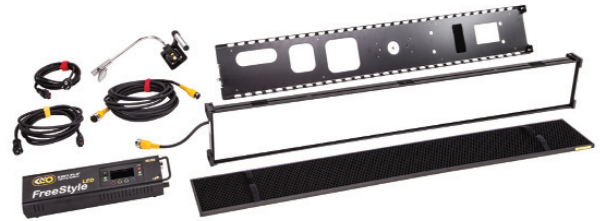

▼ Details

▼ FreeStyle 41 LED DMX Systems

SYS-F41U

FreeStyle 41 LED DMX System, Univ

Contents

- 1 FreeStyle 41 LED Fixture
- 1 FreeStyle 151 LED DMX Controller
- 1 MTP-BG41 Mount w/ Baby Receiver (16mm)
- 1 Extension, 25ft