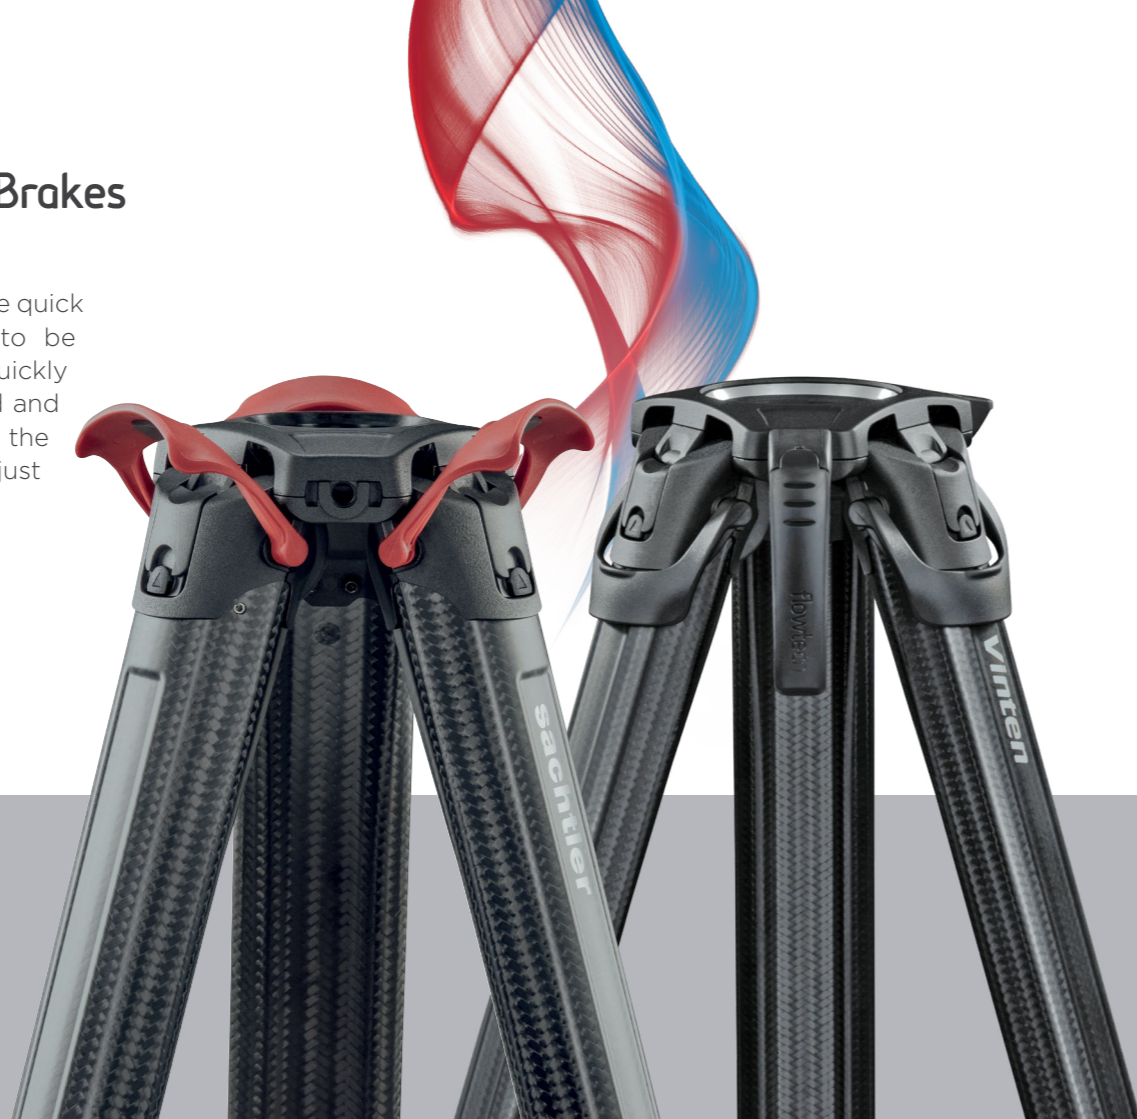

Unique Quick Release Brakes

Located at the top of the tripod, the quick release brakes enable the legs to be deployed simultaneously and can quickly adjust to the height that you need and the ground's surface - eliminating the need to bend over or manually adjust multiple brakes on each leg.

Deploy and adjust
in an instant