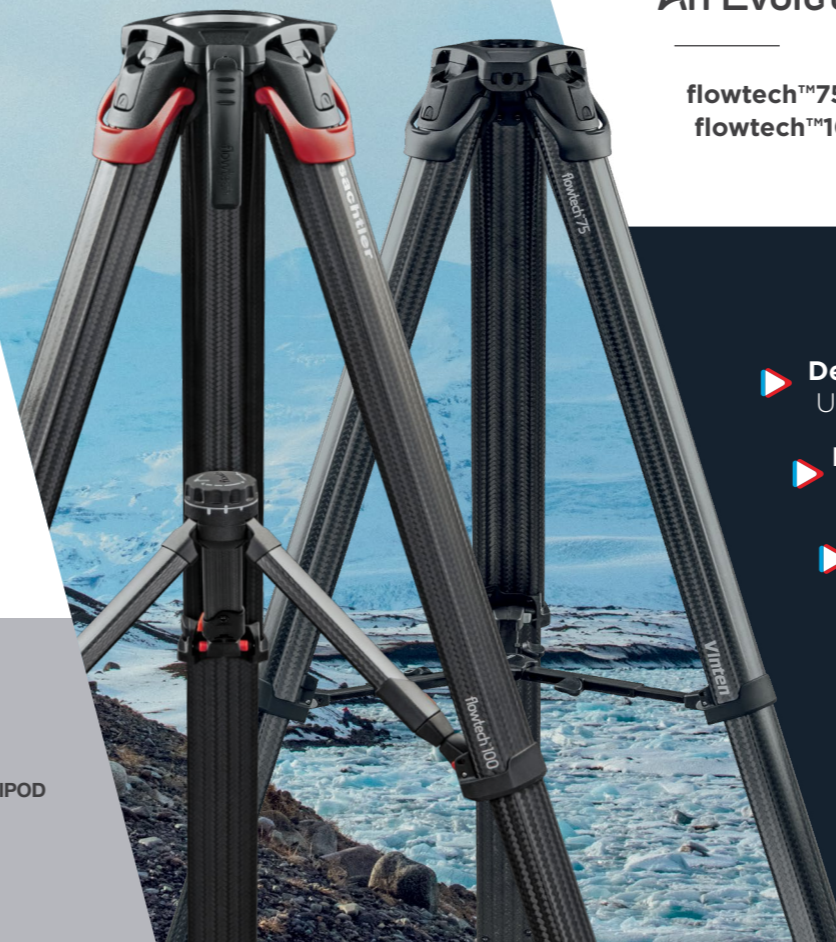

## flowtech™ Technology

Multi-award winning **flowtech™** is incredibly fast, lightweight and easy to set up and adjust compared to any other tripod, giving the camera operator ultimate versatility and improving their workflow.

## An Evolution in Tripod Technology

**flowtech™75** is for lighter camera set-ups to 20kg / 44lb  
**flowtech™100** is for heavier camera set-ups to 30kg / 66lb.

- ▶ **Deploy and adjust your tripod in an instant:**  
Unique quick release brakes
- ▶ **Easy to transport and exceptional torsional stiffness:**  
New ergonomic carbon fibre leg design
- ▶ **Capture extremely low and high shots:**  
Versatile hinge lock mechanism
- ▶ **Fast stable setup in narrow spaces and on uneven terrain:**  
Unique carbon fibre mid-level spreader\*
- ▶ **Superior performance and reliability:**  
Extensive endurance and environmental testing