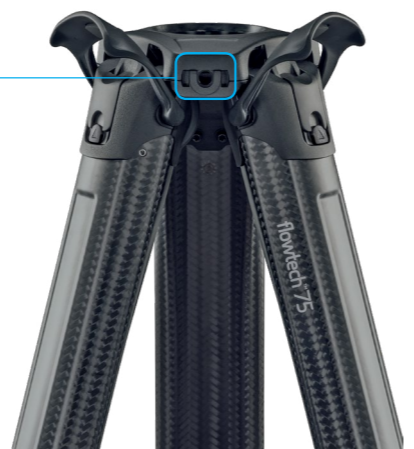

## Versatile Hinge Lock

flowtech's unique hinge lock allows you to capture extremely low, ground-level shots along with higher shots. This effectively eliminates the need to take a set of baby legs to the shoot.

## New Foot Mechanism

flowtech's new quick attach and release foot mechanism easily adapts to the ground's surface.

New easy to use foot mechanism

### Accessory Mount

flowtech's tripod bowl has 3 x 3/8in threads which can be used for attaching a magic arm or the flowtech attachment mount to hang a bag, battery pack or an optional carrying strap.

Easily attach optional accessories

### flowtech™100 Carbon Fibre Mid-Level Spreader

For a fast and stable setup in narrow spaces or on uneven terrain, the flowtech100 mid-level spreader has four locking positions for simple setup and fast repositioning.