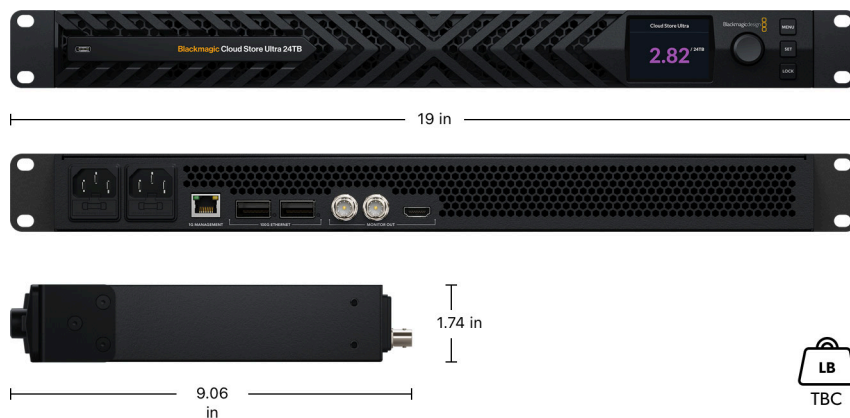

Operating Systems

Mac 15.0 Sequoia,
Mac 26.0 Tahoe or later.

Windows 11

Power Requirements

Power Supply

2 x 100 - 240V AC 50/60Hz internal power supplies.

Power Inputs

2 x IEC C14 sockets.

Power Usage

TBC

Physical Installation

Physical Installation

1 rack unit.

Physical Specifications