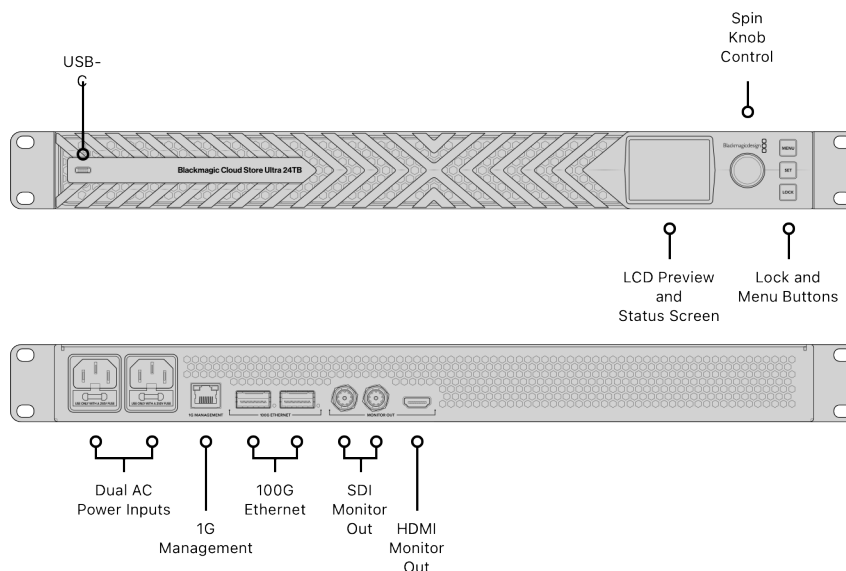

\$9,719

Connections

100G Ethernet Networks

2 x 100G QSFP28 connections. Each 100G port can be assigned an independent IP address and subnet mask for up to 200G bandwidth and load balancing when used with a managed switch.

[Please click here to view supported QSFP28 modules.](#)

1G Management

1 x RJ45 Ethernet. Supports 10/100/1000 BASE-T. For Cloud Store Setup utility and software updates.

SDI Monitor Outputs

2

HDMI Monitor Outputs

1

SDI Rates

1.5G, 3G.

Computer Interface

1 x USB-C for Cloud Store Setup utility and software updates.

Power

2 x IEC C14 power inputs.

File Sharing Protocol

HDMI Monitor Out Standards

1080p50, 1080p59.94, 1080p60

Control

Built in Control Panel

3 buttons, 2.2 inch color display and spin knob for menu settings.

External Control

USB-C or Ethernet for configuration and software updates.