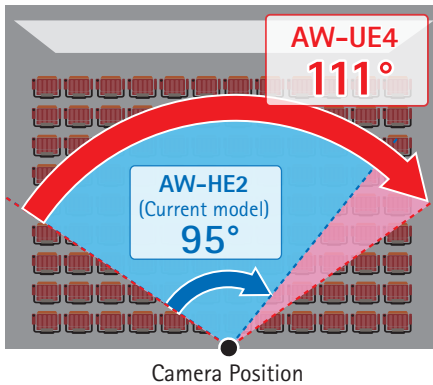

4K Integrated Camera AW-UE4WG/KG

High-Quality 4K 30p/25p Video Output

Enables 3840 x 2160 4K output and a variety of other formats.

■ Output format (Preliminary)

4K	2160/30p, 2160/29.97p, 2160/25p
HD	1080/60p, 1080/59.94p, 1080/50p, 1080/30p, 1080/29.97p, 1080/25p
	720/60p, 720/59.94p, 720/50p

Ultra-Wide-Angle Lens with a 111° Field of View

Enables the entire space to be captured regardless of the installation position.

■ The 111° Field of View