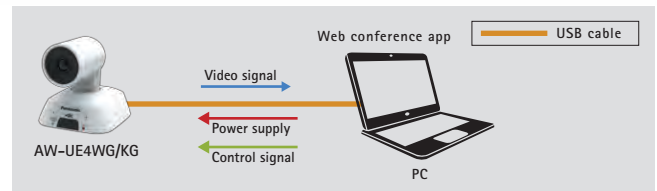

■ Using as a USB Camera

*AC adapter or PoE supply is required for HDMI output.

<Specifications>

(Preliminary)

Power Requirements	DC 5 V (USB) DC 42 V - 57 V (PoE)
Dimensions (W x H x D)	123 mm x 131 mm x 136 mm (4-53/64 inches x 5-5/32 inches x 5-11/32 inches)
Imaging Sensors	1/2.5-type MOS
Lens	Digital zoom: 4x
Horizontal angle of view	111°
Video output	HDMI, IP, USB
Internal mic	Yes (with mute function)
Pan/Tilt	Manual adjustment.
Panning Range	220° (±110°)
Tilting range	50° (±25°)

*Specifications are subject to change without prior notice for product improvement, etc.

* The terms HDMI and HDMI High-Definition Multimedia Interface, and the HDMI Logo are trademarks or registered trademarks of HDMI Licensing Administrator, Inc. in the United States and other countries.

Panasonic®

Panasonic Corporation
Connected Solutions Company
2-15 Matsuba-cho, Kadoma, Osaka 571-8503 Japan

For more information, please visit Panasonic web site
<https://pro-av.panasonic.net/en/qr/>