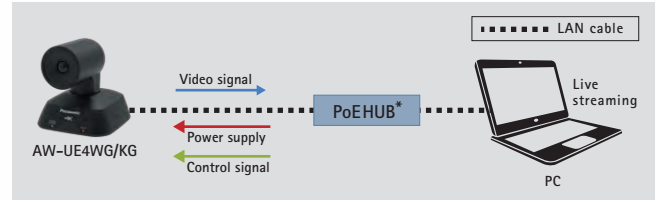

■ Using PoE Supply