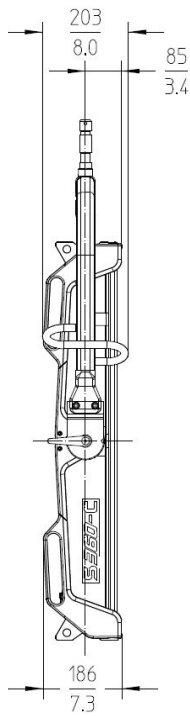

Technical Specifications

Lamphead	
Optical System	Swappable Soft Diffusion Panels
Light Aperture	1280 x 870 mm / 50.4 x 34.4"
Beam Angle	105° (Half Peak Angle)
Weight	Manual Version: 41 kg / 90.4 lbs
Handling	Carbon Fiber Yoke, Dual High-Strength Tilt Lock
Mounting	28 mm Spigot (Junior Pin)
Tilt Angle	+/- 90°
Lamphead Voltage Input	54 V DC
Power Consumption	1,500 W Nominal, 1,600 W Maximum
Lamphead Power Connection	Male 4-Pin Metal Locking - 30 Amp
White Light	2,800 K to 10,000 K continuously variable correlated color temperature
Colored Light	Full RGB+W color gamut with Hue and Saturation control
Color Temperature Tolerance	+/- 100 K (nominal), +/- 1/8 Green-Magenta (nominal)
Color Rendition	CRI Average > 95 TLCI Average > 90
Green-Magenta Adjustment	continuously adjustable (Full Minusgreen to Full Plusgreen)
Dimming	0 to 100 % continuous
Control	On-Board Controller, 5-Pin DMX In and Through, EtherCon LAN network connectivity, USB-A, Art-Net
Wireless Control	LumenRadio CRMX (DMX & RDM)
Remote Device Management (RDM)	DMX Setup, Hour Counter and Standard RDM commands
Software Interface	Ethernet: DMX Setup, Fixture Status & Control, and Firmware Upgrade through PC or Mac USB-A: Software Upgrade via flash drive
Housing Color	Blue/Silver
Ambient Temperature Operation	-20 to +45° C (-4 to +113° F)
Protection Class / IP Rating	I / IP20
Estimated LED Lifetime (L70)	50,000 hours
Estimated Color Shift Over Lifetime (CCT)	+/- 5 %
Certifications (pending)	CE, CB, ENEC, cNRTLus, FCC, PSE

Power Supply Unit	
Power Supply Input Range	90 to 260 V ~, 50/60 Hz
Power Supply Output Range	54 V DC
Power Input Connection	powerCON 32A (Schuko / Edison / China / Japan / Bare Ends cables available)
Power Output Connection	Female 4-Pin Metal Locking - 30 Amp
Weight	10.7 kg / 23.6 lbs
Dimensions	540 x 240 x 210 mm / 21.3 x 9.5 x 8.3"
Control	On-Board On / Off Switch
Mounting	SkyPanel PSU Super Clamp Adapter
Certifications (pending)	CE, CB, ENEC, cNRTLus, PSE

All specifications are nominal / typical values.

SKYPANEL
SOFT LIGHTING | REDEFINED