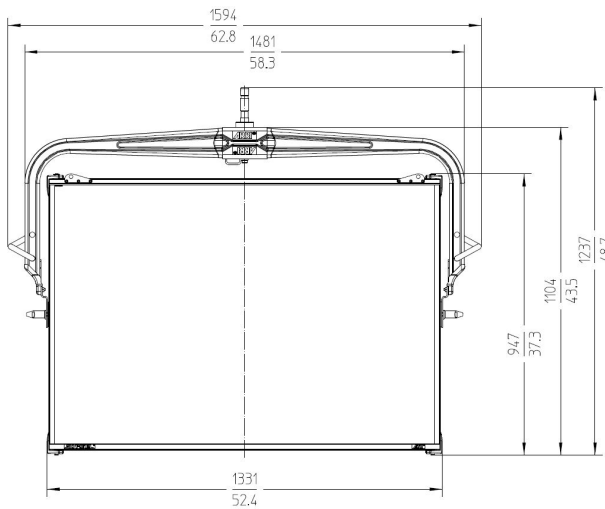

Technical Specifications

Lamphead	
Optical System	Swappable Soft Diffusion Panels
Light Aperture	1280 x 870 mm / 50.4 x 34.4"
Beam Angle	105° (Half Peak Angle)
Weight	Manual Version: 41 kg / 90.4 lbs
Handling	Carbon Fiber Yoke, Dual High-Strength Tilt Lock
Mounting	28 mm Spigot (Junior Pin)
Tilt Angle	+/- 90°
Lamphead Voltage Input	54 V DC
Power Consumption	1,500 W Nominal, 1,600 W Maximum
Lamphead Power Connection	Male 4-Pin Metal Locking - 30 Amp
White Light	2,800 K to 10,000 K continuously variable correlated color temperature
Colored Light	Full RGB+W color gamut with Hue and Saturation control
Color Temperature Tolerance	+/- 100 K (nominal), +/- 1/8 Green-Magenta (nominal)
Color Rendition	CRI Average > 95 TLCI Average > 90
Green-Magenta Adjustment	continuously adjustable (Full Minusgreen to Full Plusgreen)
Dimming	0 to 100 % continuous
Control	On-Board Controller, 5-Pin DMX In and Through, EtherCon LAN network connectivity, USB-A, Art-Net
Wireless Control	LumenRadio CRMX (DMX & RDM)
Remote Device Management (RDM)	DMX Setup, Hour Counter and Standard RDM commands
Software Interface	Ethernet: DMX Setup, Fixture Status & Control, and Firmware Upgrade through PC or Mac USB-A: Software Upgrade via flash drive
Housing Color	Blue/Silver
Ambient Temperature Operation	-20 to +45° C (-4 to +113° F)
Protection Class / IP Rating	I / IP20
Estimated LED Lifetime (L70)	50,000 hours
Estimated Color Shift Over Lifetime (CCT)	+/- 5 %
Certifications (pending)	CE, CB, ENEC, cNRTLus, FCC, PSE