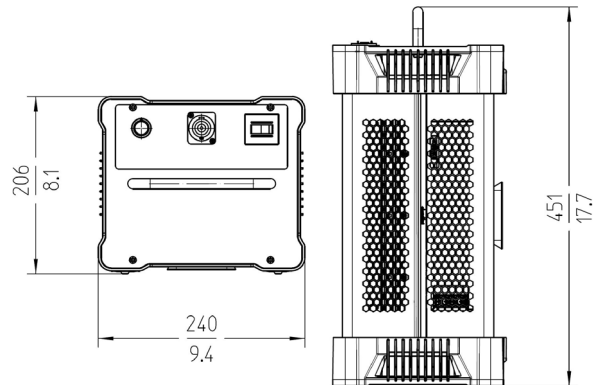

Technical Specifications

Lamphead	
Optical System	Swappable Soft Diffusion Panels
Light Aperture	1280 x 870 mm / 50.4 x 34.4"
Beam Angle	105° (Half Peak Angle)
Weight	Manual Version: 41 kg / 90.4 lbs
Handling	Carbon Fiber Yoke, Dual High-Strength Tilt Lock
Mounting	28 mm Spigot (Junior Pin)
Tilt Angle	+/- 90°
Lamphead Voltage Input	54 V DC
Power Consumption	1,500 W Nominal, 1,600 W Maximum
Lamphead Power Connection	Male 4-Pin Metal Locking - 30 Amp
White Light	2,800 K to 10,000 K continuously variable correlated color temperature
Colored Light	Full RGB+W color gamut with Hue and Saturation control
Color Temperature Tolerance	+/- 100 K (nominal), +/- 1/8 Green-Magenta (nominal)
Color Rendition	CRI Average > 95 TLCI Average > 90
Green-Magenta Adjustment	continuously adjustable (Full Minusgreen to Full Plusgreen)
Dimming	0 to 100 % continuous
Control	On-Board Controller, 5-Pin DMX In and Through, EtherCon LAN network connectivity, USB-A, Art-Net
Wireless Control	LumenRadio CRMX (DMX & RDM)
Remote Device Management (RDM)	DMX Setup, Hour Counter and Standard RDM commands
Software Interface	Ethernet: DMX Setup, Fixture Status & Control, and Firmware Upgrade through PC or Mac USB-A: Software Upgrade via flash drive
Housing Color	Blue/Silver
Ambient Temperature Operation	-20 to +45° C (-4 to +113° F)
Protection Class / IP Rating	I / IP20
Estimated LED Lifetime (L70)	50,000 hours
Estimated Color Shift Over Lifetime (CCT)	+/- 5 %
Certifications (pending)	CE, CB, ENEC, cNRTLus, FCC, PSE