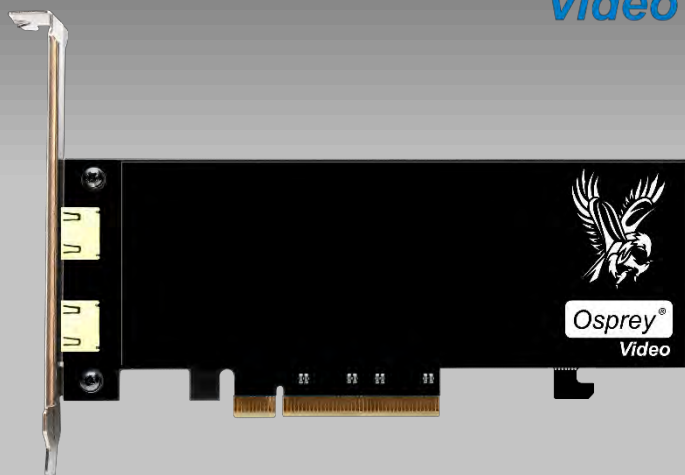

Osprey® 1224

Video capture card

Osprey®
Video

Model:
95-00518   Osprey 1224

Technical Specifications

Description

- Two channels HDMI2.0 (4K60)

PCI Format

- PCI Express Gen2 (x 8):
- Slots: x4, x 8, or x 16

Video Connectors

- Full Size HDMI x2 (Type A)

Video Modes

- UHD 2160p 23.98, 24, 25, 29.97, 30, 50, 60
- 1080i 50, 59.94, 60
- 1080p 23.98, 24, 25, 29.97, 30, 50, 59.94, 60
- 720p 50, 59.94, 60
- 576p, 480p

Audio

- 4 Embedded Stereo Pairs for each HDMI input

Dimensions

- 6.60" L x 2.71" H (16.76cm L x 6.88cm H)
- Full Height

In the Box

- Capture Card with Full Height Bracket
- Half Height Bracket

Weight

- ~ 146 g

Power Consumption

- ~ 4.8 W

Temperature Range

- 0 to 40C Operating Temperature
- -40 to 75C Non-Operating Temperature

Humidity Range (non-condensing)

- Between 5% and 80% Operating
- 95% RH, gradient 30% per hour Non-Operating

Altitude Range

- 0 to 3,048m (10,000ft) Operating
- 0 to 15,240m (50,000ft) Non-Operating