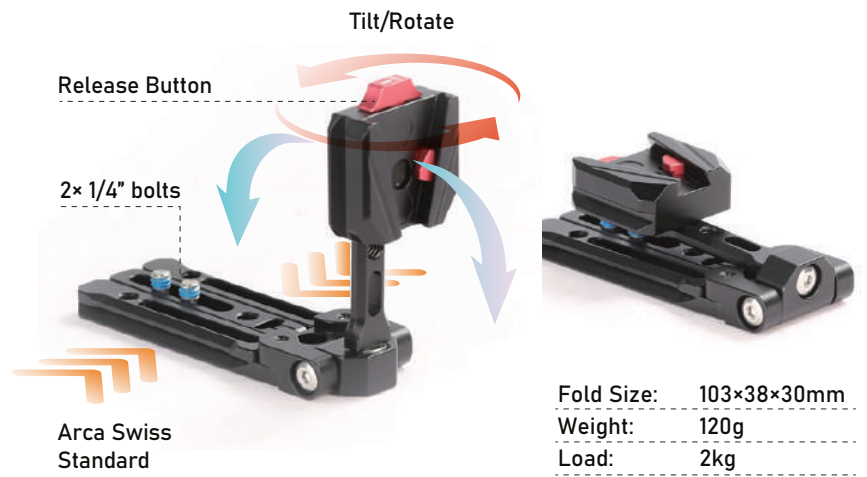

SWIT

Transformable Arca-Swiss Plate with V-mount

TA-T10S

Adapting V-mount Anywhere

Install the V-mount batteries anywhere to extend power supply to your camera and any other devices, light weight, portable, and universally compatible.

Transform to Desktop Tripod

Provides with a V-wedge quick release plate, to install on many video devices by 1/4" screw, and set the devices up as tripod style.

SWIT Electronics Co., Ltd.
+86-25-85805753
<http://www.swit.cc>
Email: contact@swit.cc