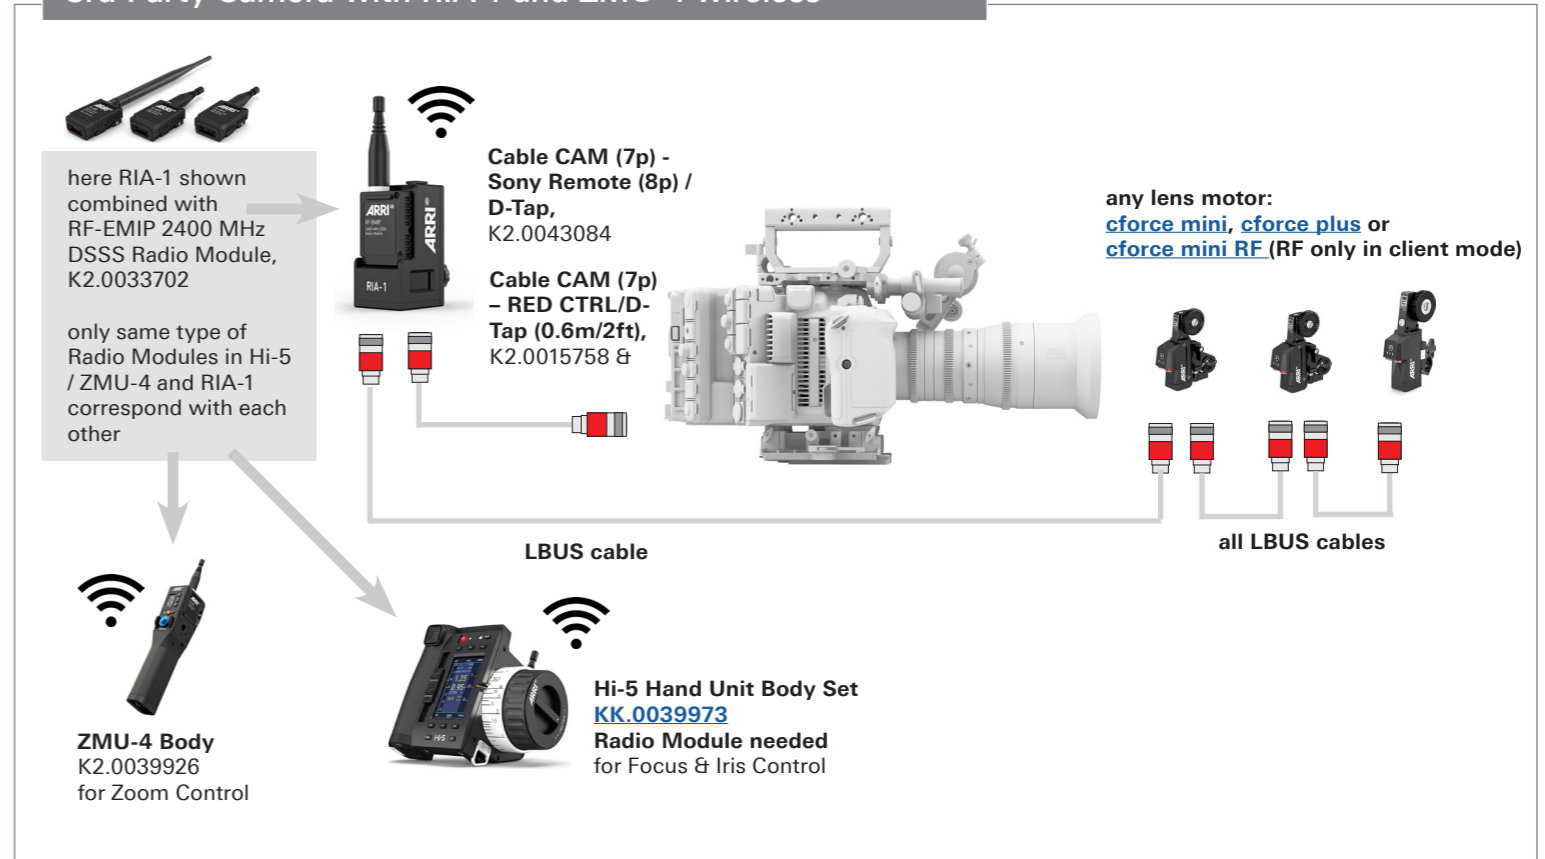

ZMU-4 & Sample Configurations 3rd Party

Configuration Overview | 4.8.2 / 2023.04

3rd Party Camera with cforce mini RF and ZMU-4 wireless

3rd Party Camera with RIA-1 and ZMU-4 wireless

3rd Party Camera with ZMU-4 hardwired

3rd Party Camera with ZMU-4 hardwired and Hi-5