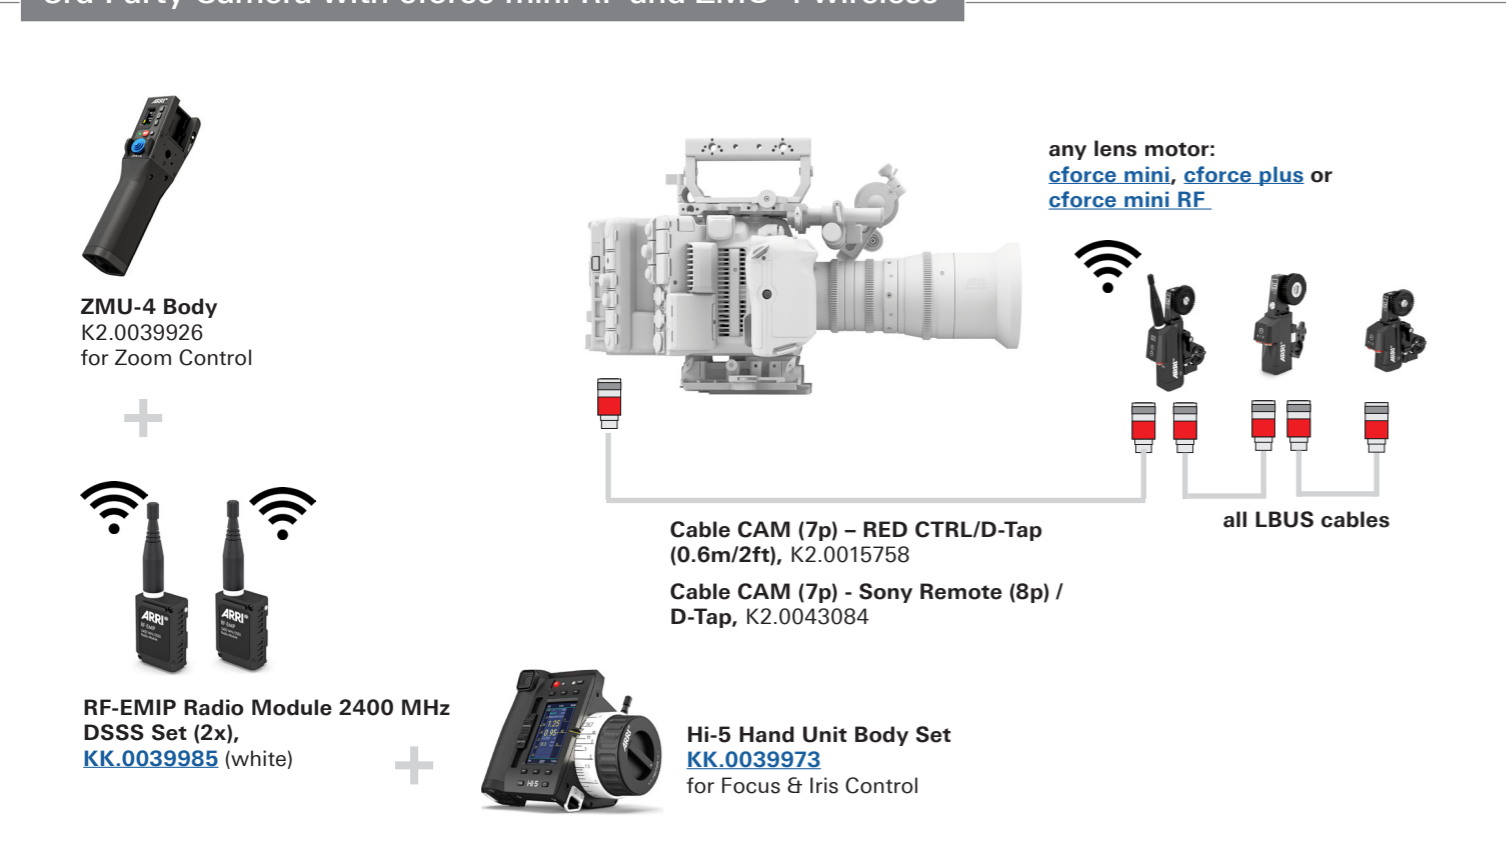

ZMU-4 & Sample Configurations 3rd Party

Configuration Overview | 4.8.2 / 2023.04

3rd Party Camera with cforce mini RF and ZMU-4 wireless

3rd Party Camera with RIA-1 and ZMU-4 wireless

3rd Party Camera with ZMU-4 hardwired

3rd Party Camera with ZMU-4 hardwired and Hi-5