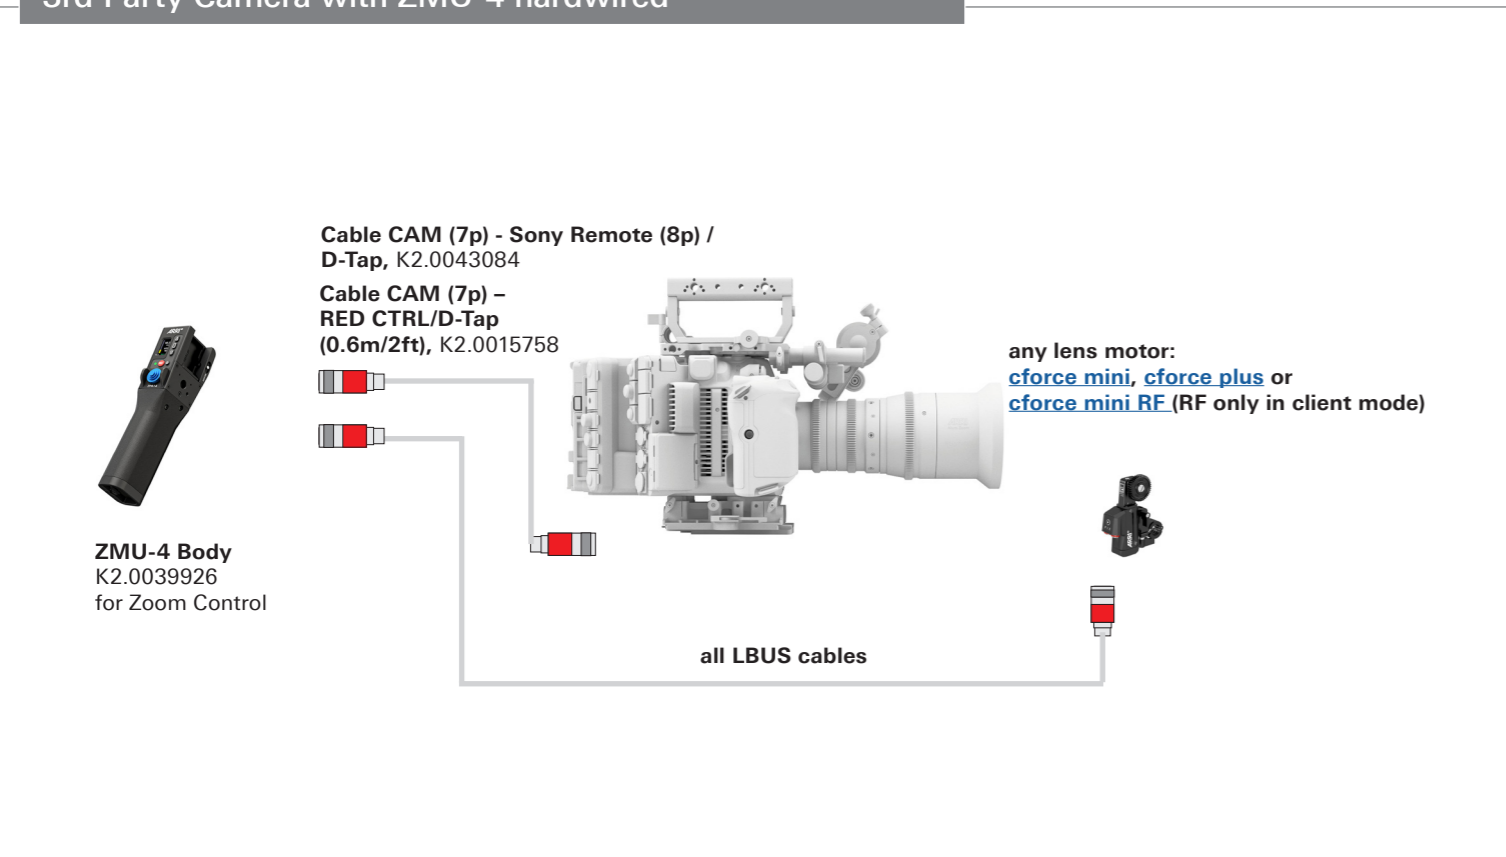

ZMU-4 & Sample Configurations 3rd Party

Configuration Overview | 4.8.2 / 2023.04

3rd Party Camera with cforce mini RF and ZMU-4 wireless

3rd Party Camera with RIA-1 and ZMU-4 wireless

3rd Party Camera with ZMU-4 hardwired

3rd Party Camera with ZMU-4 hardwired and Hi-5