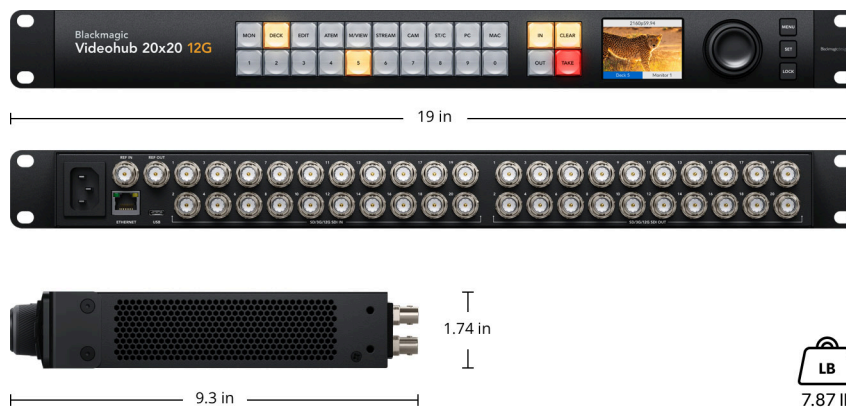

Power Fail Protection

Crosspoint connections preserved
and restored instantly at power on.

Power Usage

27.5 W max.

Physical Installation

1 rack unit height.

Physical Specifications

Environmental Specifications